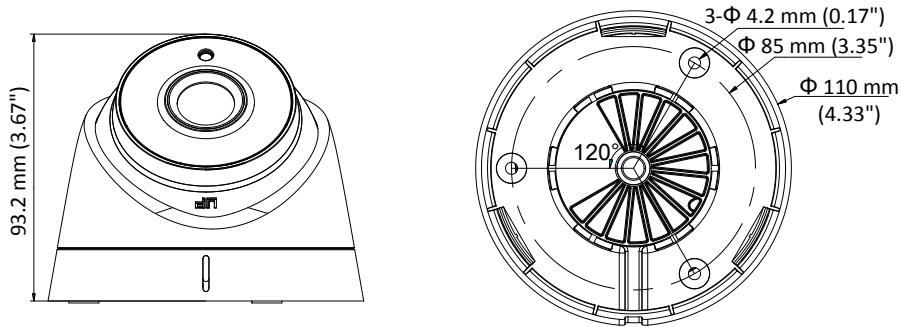

Order Models

DS-2CE56D8T-IT3E

* PoC function is only available when cooperating with DS-1TPXXX.

Dimension

Accessory

Distributed by